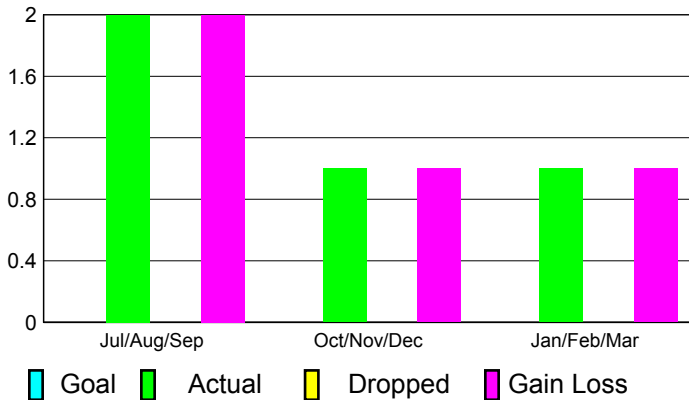

2010-2011 GMT Reports for District (or Undistricted) **District 356 D**

GMT: **KWANG-SOO JANG**

Location: **REPUBLIC OF KOREA**

GMT CA: **5**

CLUBS

**Club Results
2010-2011**

**Clubs
2009-2010**

Month	New Club Goal	Actual New Clubs	Actual Dropped Clubs	Gain/Loss of Clubs	Gain/Loss of Clubs
Jul/Aug/Sep	0	2	0	2	0
Oct/Nov/Dec	0	1	0	1	0
Jan/Feb/Mar	0	1	0	1	0
Totals	0	4	0	4	0

Club Results 2010-2011

Goal, New, Dropped, Gain/Loss

Comparison of Club Gain/Loss

Current Year Compared to the Previous Year

YTD Status Quo Clubs 2010-2011

Status Quo Clubs Compared to Status Quo Members

MEMBERSHIP