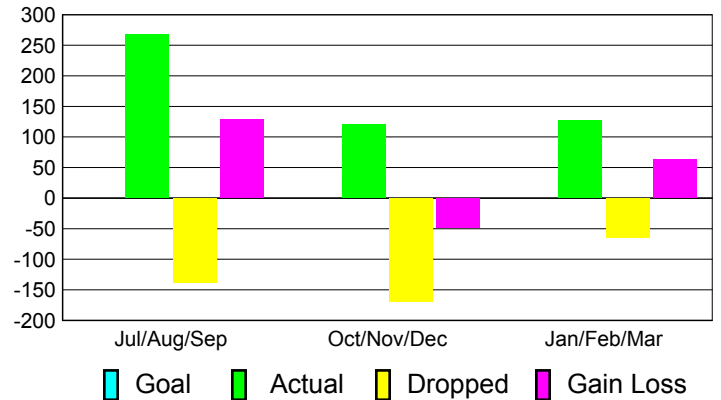

Membership Results 2010-2011

Goal, New, Dropped, Gain/Loss

Comparison of Membership Gain/Loss

Current Year Compared to the Previous Year