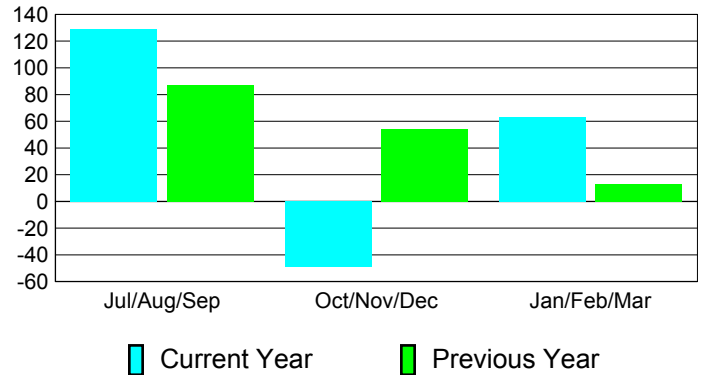

**Membership Results
2010-2011**

**Membership
2009-2010**

Month	Net Memb Goal	Actual New Memb	Actual Dropped Memb	Gain/Loss of Memb	Gain/Loss of Memb
Jul/Aug/Sep	0	268	-139	129	87
Oct/Nov/Dec	0	121	-170	-49	54
Jan/Feb/Mar	0	127	-64	63	13
Totals	0	516	-373	143	154

Membership Results 2010-2011

Goal, New, Dropped, Gain/Loss

Comparison of Membership Gain/Loss

Current Year Compared to the Previous Year

Gender Comparison 2010-2011

Jul/Aug/Sep

Oct/Nov/Dec

Jan/Feb/Mar